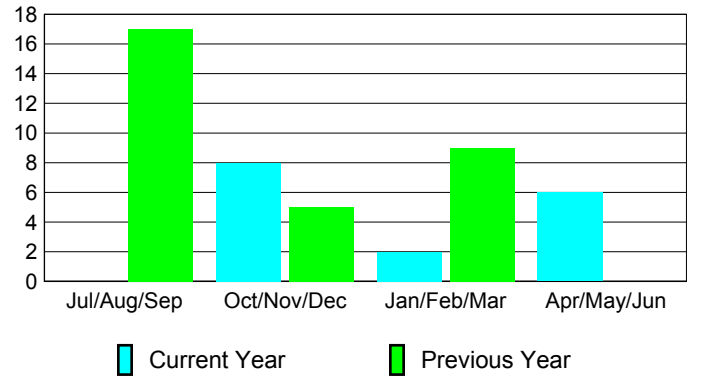

Membership Results
2009-2010

Membership
2008-2009

Month	Net Memb Goal	Actual New Memb	Actual Dropped Memb	Gain/Loss of Memb	Gain/Loss of Memb
Jul/Aug/Sep	17	6	-6	0	17
Oct/Nov/Dec	10	17	-9	8	5
Jan/Feb/Mar	37	15	-13	2	9
Apr/May/Jun	5	15	-9	6	0
Totals	69	53	-37	16	31

Membership Results 2009-2010

Goal, New, Dropped, Gain/Loss

Comparison of Membership Gain/Loss

Current Year Compared to the Previous Year

Gender Comparison 2009-2010