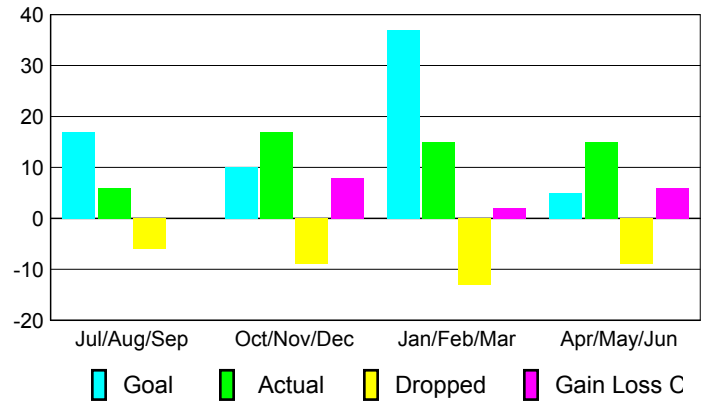

Membership Results 2009-2010

Goal, New, Dropped, Gain/Loss